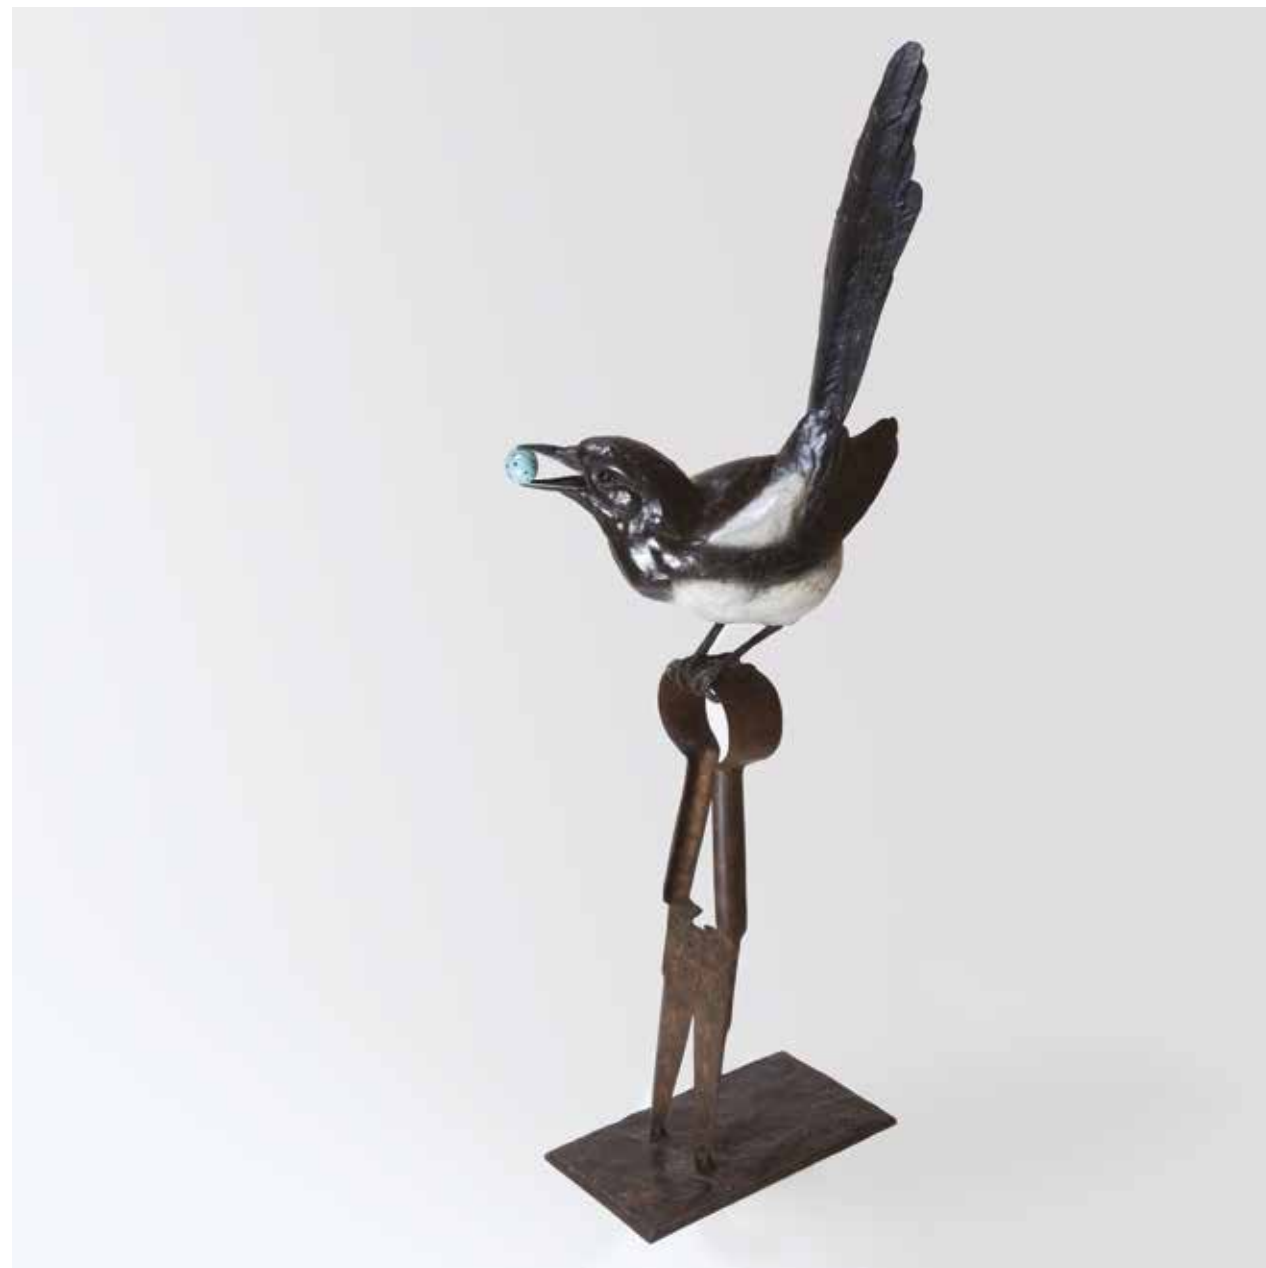

Magpie

Bronze | h. 68cm w. 12cm d. 27cm | Edition of 12